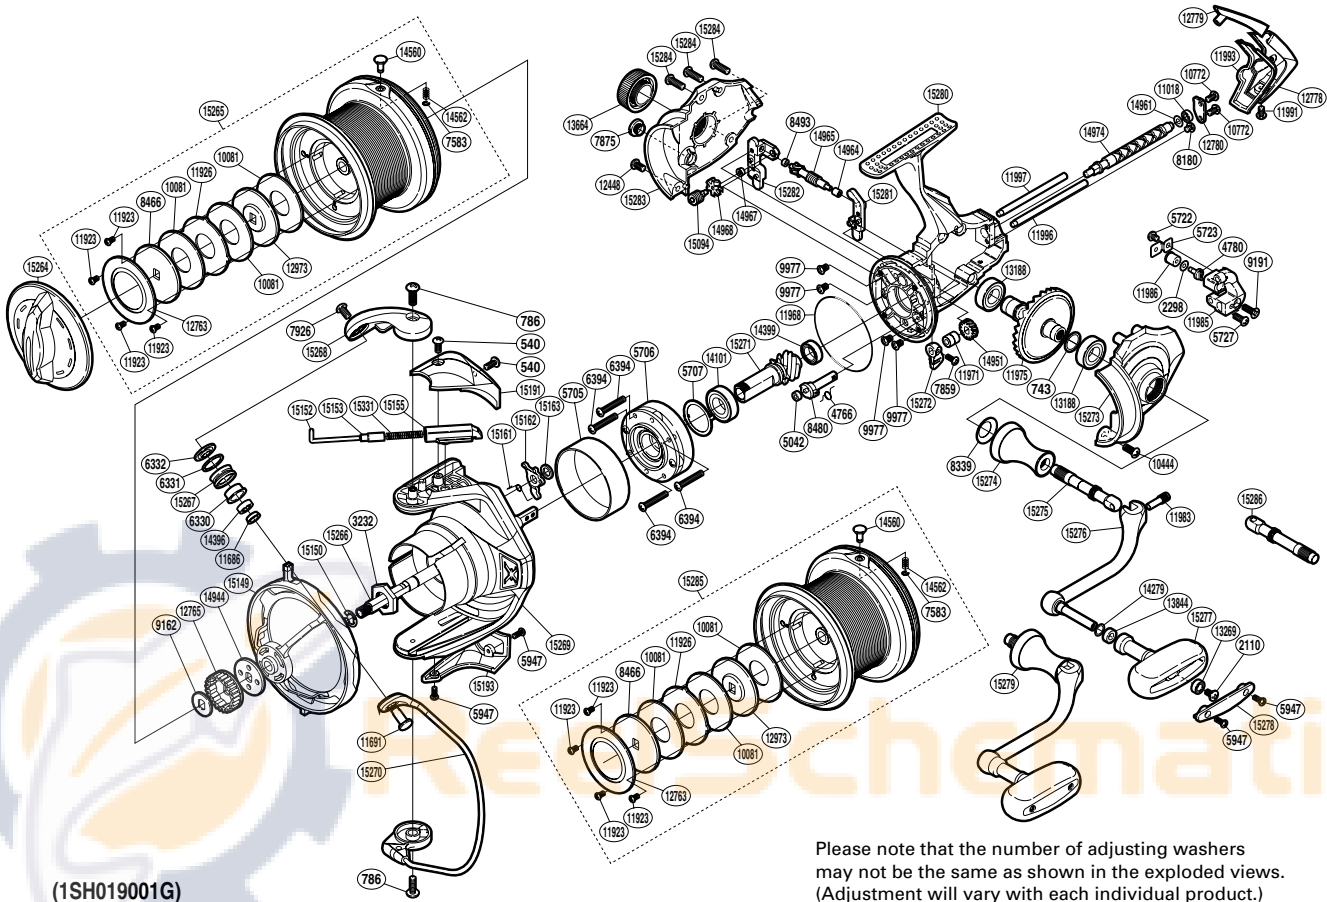

SHIMANO

AERO TECHNIUM 

AR TECH-10000XSC

(1SH019001G)

Part No.	Description	Part No.	Description	Part No.	Description
RD 0540	Screw	RD11923	Screw	RD15149	Line Safety Guard
RD 0743	Washer	RD11926	Eared Washer	RD15150	E Lock
RD 0786	Screw	RD11968	O Ring	RD15152	Bail Spring Guide A
RD 2110	Screw	RD11971	Worm Bushing (front)	RD15153	Bail Spring Guide A Support
RD 2298	Spacer	RD11975	Drive Gear	RD15155	Bail Spring Guide B
RD 3232	Rotor Nut	RD11983	Handle Shaft Screw	RD15161	Lever Spring
RD 4766	Anti-Reverse Cam Spring	RD11985	Oscillating Slider	RD15162	Bail Trip Lever
RD 4780	Oscillating Pawl	RD11986	Oscillating Slider Bushing	RD15163	Washer
RD 5042	Anti-Reverse Cam Ring	RD11991	Screw	RD15191	Bail Spring Cover
RD 5705	Roller Clutch Ring	RD11993	Rear Shield	RD15193	Bail Hold Support Guard
RD 5706	Roller Clutch Assembly	RD11996	Oscillating Guide A	RD15264	Drag Knob
RD 5707	Bearing Washer	RD11997	Oscillating Guide B	RD15265	Spool Assembly
RD 5722	Screw	RD12448	Screw	RD15266	Main Shaft
RD 5723	Oscillating Pawl Cover	RD12763	Seal Plate	RD15267	Line Roller
RD 5727	Screw	RD12765	Spool Support A	RD15268	Bail Arm
RD 5947	Screw	RD12778	Rear Protector A	RD15269	Rotor
RD 6330	Line Roller Bushing	RD12779	Rear Protector B	RD15270	Bail Assembly
RD 6331	Line Roller Spacer	RD12780	Worm Shaft Retainer	RD15271	Pinion Gear
RD 6332	Line Roller Washer	RD12973	Key Washer	RD15272	Anti-Reverse Lever
RD 6394	Screw	RD13188	Ball Bearing	RD15273	Side Cover A
RD 7583	E Lock	RD13269	Ball Bearing	RD15274	Handle Shaft Cover
RD 7859	Screw	RD13664	Handle Screw Cap	RD15275	Handle Shaft (left)
RD 7875	Oil Cap	RD13844	Handle Knob Bushing	RD15276	Handle Shank Assembly
RD 7926	Screw	RD14101	Ball Bearing	RD15277	Handle Knob
RD 8180	Screw	RD14279	Washer	RD15278	Handle Knob I.D. Plate
RD 8339	Handle Shaft Seal	RD14396	Ball Bearing	RD15279	Handle Assembly
RD 8466	Key Washer	RD14399	Ball Bearing	RD15280	Body
RD 8480	Anti-Reverse Cam	RD14560	Line Clip	RD15281	Drive Gear Side Guide
RD 8493	Worm Bushing	RD14562	Line Clip Spring	RD15282	Worm Gear Side Guide
RD 9162	Spool Washer	RD14944	Spool Support B	RD15283	Side Cover B
RD 9191	Screw	RD14951	Idle Gear	RD15284	Screw
RD 9977	Screw	RD14961	Washer	RD15331	Bail Spring
RD10081	Drag Washer	RD14964	Worm Bushing		
RD10444	Screw	RD14965	Idle Worm Gear	RD15285	Spare Spool Assembly
RD10772	Screw	RD14967	Worm Bushing		
RD11018	Ball Bearing	RD14968	Idle Gear		
RD11686	Bearing Spacer	RD14974	Worm Shaft		
RD11691	Line Roller Support	RD15094	Pinion Worm Gear	RD15286	Handle Shaft (right) (accessory)